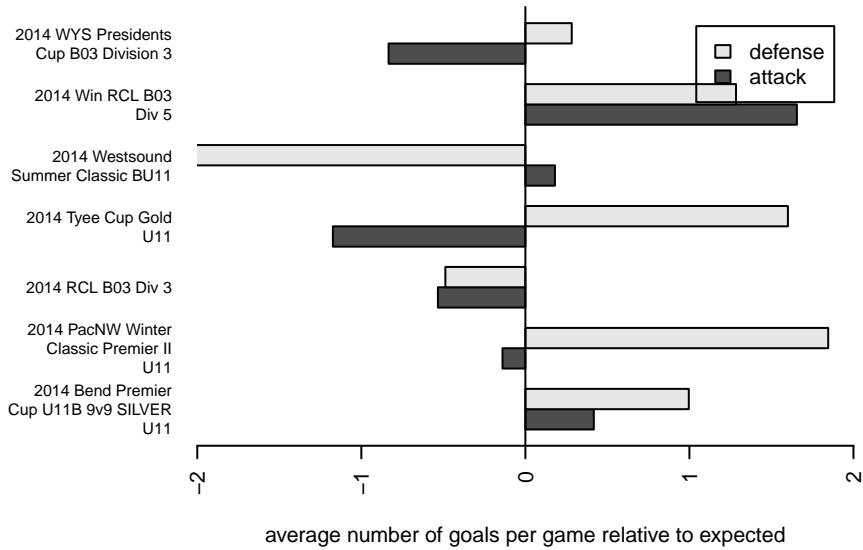

Harbor Premier White B03

Harbor FC
 Gig Harbor, WA
 B03 total strength=154
 attack=0.15 defense=0.07
 fall league = RCL B03 Div 3
 spr league = Win RCL B03 Div 5
 notes= Meherg 2013

alt names used:
 HARBOR PREMIER B03 MEHBERG (WA)
 Harbor Premier BU11W – Meherg
 Harbor Premier B03 White
 Harbor Premier B03 White B
 Harbor Premier B03 White
 Harbor Premier B03 White B
 Harbor Premier B03 White B

Venues played:
 2014 Westsound Summer Classic BU11
 2014 Bend Premier Cup U11B 9v9 SILVER U1
 2014 Tyee Cup Gold U11
 2014 RCL B03 Div 3
 2014 PacNW Winter Classic Premier II U11
 2014 Win RCL B03 Div 5
 2014 WYS Presidents Cup B03 Division 3

**attack and defense variance (black dot)
relative to other teams
and top 10 in region**

**attack and defense rating
relative to others at age
and all opponents in last 13 months**

Performance relative to 13 month average