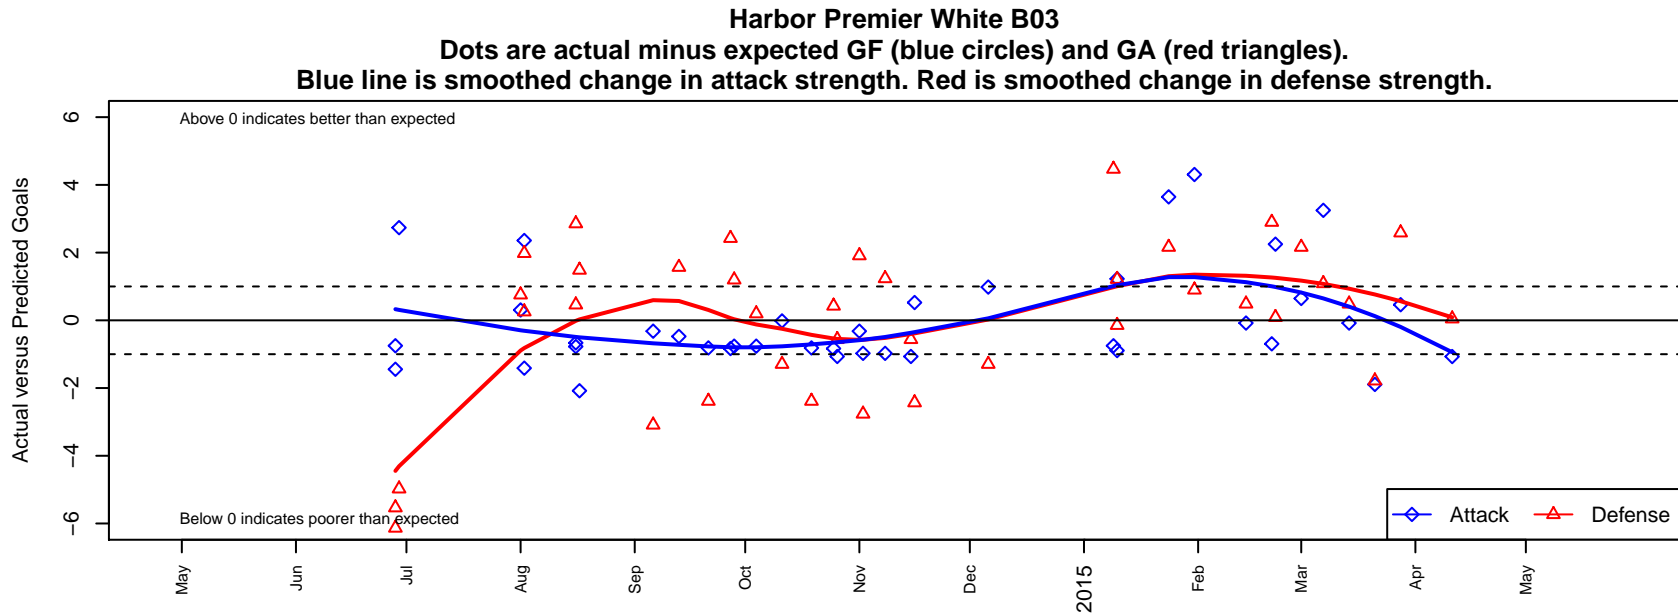

Harbor Premier White B03

Harbor FC
 Gig Harbor, WA
 B03 total strength=154
 attack=0.15 defense=0.07
 fall league = RCL B03 Div 3
 spr league = Win RCL B03 Div 5
 notes= Meherg 2013

alt names used:
 HARBOR PREMIER B03 MEHBERG (WA)
 Harbor Premier BU11W – Meherg
 Harbor Premier B03 White
 Harbor Premier B03 White B
 Harbor Premier B03 White
 Harbor Premier B03 White B
 Harbor Premier B03 White B

**attack and defense variance (black dot)
relative to other teams
and top 10 in region**

**attack and defense rating
relative to others at age
and all opponents in last 13 months**

Performance relative to 13 month average