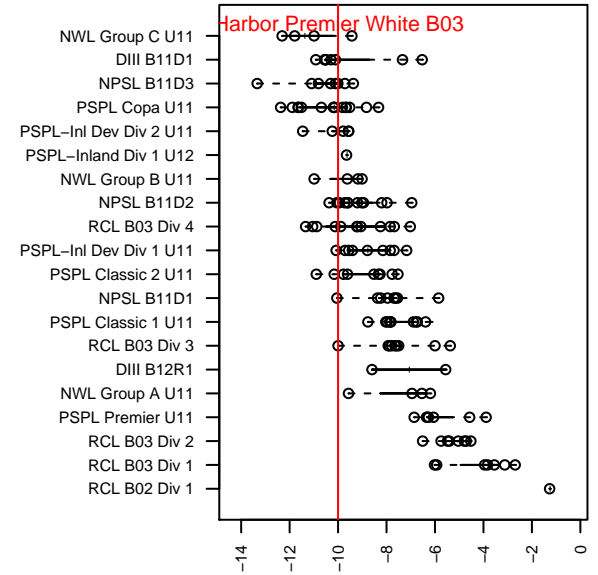

Harbor Premier White B03

Harbor FC
 Gig Harbor, WA
 B03 total strength=154
 attack=0.15 defense=0.07
 fall league = RCL B03 Div 3
 spr league = Win RCL B03 Div 5
 notes= Meherg 2013

alt names used:
 HARBOR PREMIER B03 MEHBERG (WA)
 Harbor Premier BU11W – Meherg
 Harbor Premier B03 White
 Harbor Premier B03 White B
 Harbor Premier B03 White
 Harbor Premier B03 White B
 Harbor Premier B03 White B

Venues played:
 2014 Westsound Summer Classic BU11
 2014 Bend Premier Cup U11B 9v9 SILVER U1
 2014 Tyee Cup Gold U11
 2014 RCL B03 Div 3
 2014 PacNW Winter Classic Premier II U11
 2014 Win RCL B03 Div 5
 2014 WYS Presidents Cup B03 Division 3

**attack and defense variance (black dot)
relative to other teams
and top 10 in region**

**attack and defense rating
relative to others at age
and all opponents in last 13 months**

Performance relative to 13 month average