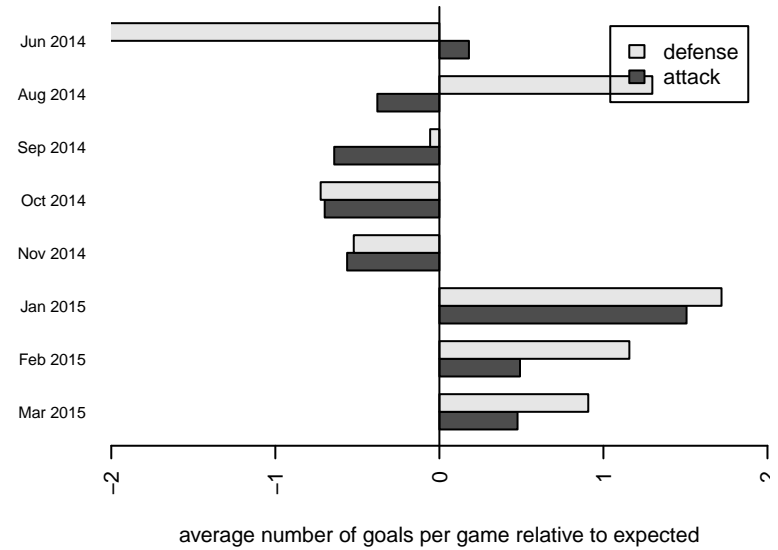

Performance relative to 13 month average